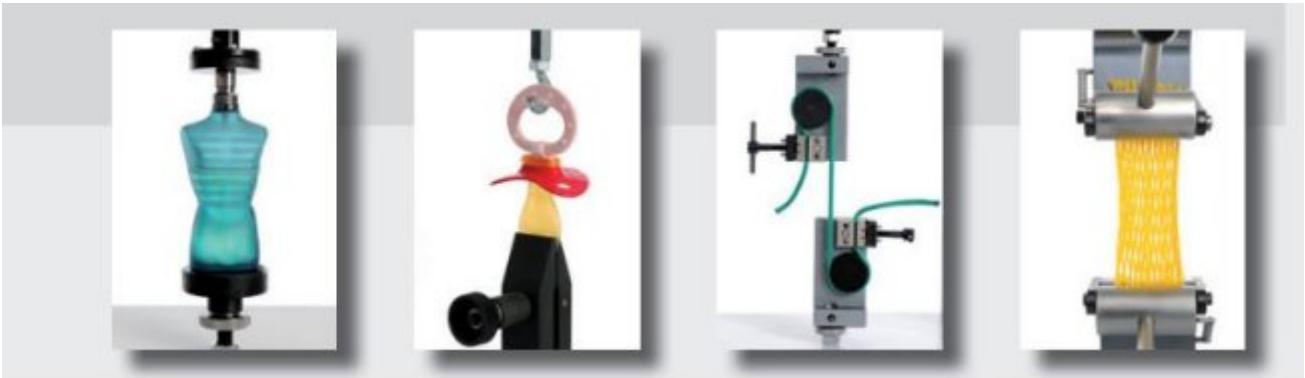

maskine model serie 102

One-column test stand for manual transmission of compressive and tensile forces of up to 1000 Newton. Also suitable as a basis for the positioning of torsion tests.

Læs mere [HER](#)

Vibrationstester model 208

In connection with **TesTWinner®** you will receive optimum efficiency and flexibility as well as a direct information about loosening angles, pre-load force, transverse-force and transverse-path amplitudes.

Læs mere [HER](#)